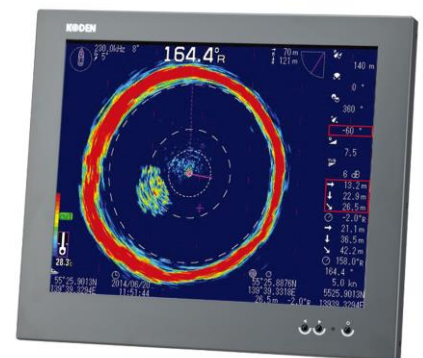

### KDS-6000BB BROADBAND SONAR

### SELECT YOUR 6 FREQUENCIES – 130kHz to 210kHz

- Broadband Black Box Sonar
- 1.5kW, selectable frequency of 130kHz to 210kHz
- 6 in 1 sonar – pre-set up to 6 frequencies
- New dual range display
- Improved scan speed for faster detection
- Maximum range 1000m/3000ft
- Includes hull unit

Dual Range Display

Koden KDS-6000BB Offer **£9250**

RRP £10,250.00

#### PRESENTATION MODES

Sonar Mode

Side Scan Mode

Off Center Mode

Sonar & Bottom Line

Echo Sounder Mode