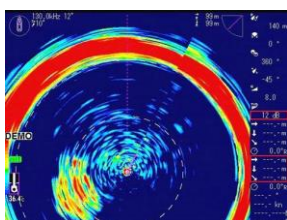

### SELECT YOUR 6 FREQUENCIES – 130kHz to 210kHz

- Broadband Black Box Sonar
- 1.5kW, selectable frequency of 130kHz to 210kHz
- 6 in 1 sonar – pre-set up to 6 frequencies
- New dual range display
- Improved scan speed for faster detection
- Maximum range 1000m/3000ft
- Includes hull unit

#### PRESENTATION MODES

Sonar Mode

Side Scan Mode

Off Center Mode

Sonar & Bottom Line

Echo Sounder Mode