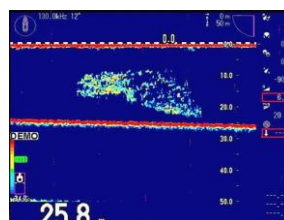

### SELECT YOUR 6 FREQUENCIES – 130kHz to 210kHz

- Broadband Black Box Sonar
- 1.5kW, selectable frequency of 130kHz to 210kHz
- 6 in 1 sonar – pre-set up to 6 frequencies
- New dual range display
- Improved scan speed for faster detection
- Maximum range 1000m/3000ft
- Includes hull unit

#### PRESENTATION MODES

Sonar Mode

Side Scan Mode

Off Center Mode

Sonar & Bottom Line

Echo Sounder Mode