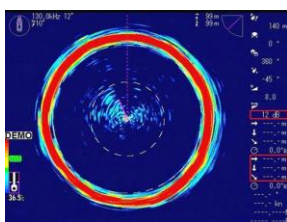

### KDS-6000BB BROADBAND SONAR

### SELECT YOUR 6 FREQUENCIES – 130kHz to 210kHz

- Broadband Black Box Sonar
- 1.5kW, selectable frequency of 130kHz to 210kHz
- 6 in 1 sonar – pre-set up to 6 frequencies
- New dual range display
- Improved scan speed for faster detection
- Maximum range 1000m/3000ft
- Includes hull unit

#### PRESENTATION MODES

Sonar Mode

Side Scan Mode

Off Center Mode

Sonar & Bottom Line

Echo Sounder Mode