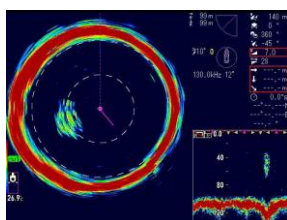

### SELECT YOUR 6 FREQUENCIES – 130kHz to 210kHz

- Broadband Black Box Sonar
- 1.5kW, selectable frequency of 130kHz to 210kHz
- 6 in 1 sonar – pre-set up to 6 frequencies
- New dual range display
- Improved scan speed for faster detection
- Maximum range 1000m/3000ft
- Includes hull unit

#### PRESENTATION MODES

Sonar Mode

Side Scan Mode

Off Center Mode

Sonar & Bottom Line

Echo Sounder Mode