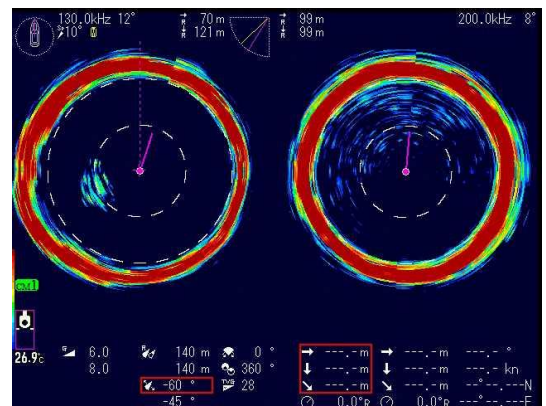

### KDS-6000BB BROADBAND SONAR

### SELECT YOUR 6 FREQUENCIES – 130kHz to 210kHz

- Broadband Black Box Sonar
- 1.5kW, selectable frequency of 130kHz to 210kHz
- 6 in 1 sonar – pre-set up to 6 frequencies
- New dual range display
- Improved scan speed for faster detection
- Maximum range 1000m/3000ft
- Includes hull unit

#### PRESENTATION MODES

Sonar Mode

Side Scan Mode

Off Center Mode

Sonar & Bottom Line

Echo Sounder Mode