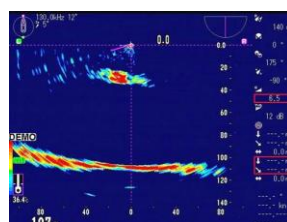

### SELECT YOUR 6 FREQUENCIES – 130kHz to 210kHz

- Broadband Black Box Sonar
- 1.5kW, selectable frequency of 130kHz to 210kHz
- 6 in 1 sonar – pre-set up to 6 frequencies
- New dual range display
- Improved scan speed for faster detection
- Maximum range 1000m/3000ft
- Includes hull unit

#### PRESENTATION MODES

Sonar Mode

Side Scan Mode

Off Center Mode

Sonar & Bottom Line

Echo Sounder Mode